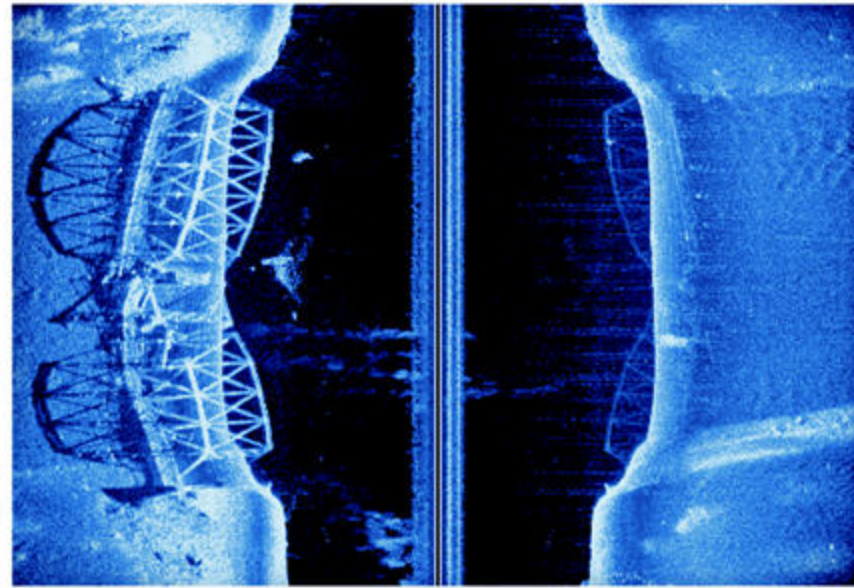

CHOOSE YOUR WEAPON.

New **SwitchFire™**

Humminbird Side Imaging®

New **Down Imaging™**

ARM YOURSELF WITH A FULLY LOADED HUMMINBIRD®

Take aim and land the big one with three powerful fish-finding technologies from Humminbird®. All-new Down Imaging™ joins Side Imaging® with amazing, picture-like images that show exactly what is going on below the surface. SwitchFire™ Sonar kicks our downlooking sonar up a notch, giving you the choice of two display modes for even more on-water versatility. Leave nothing to chance, and storm the seas with an arsenal of Humminbird technology.