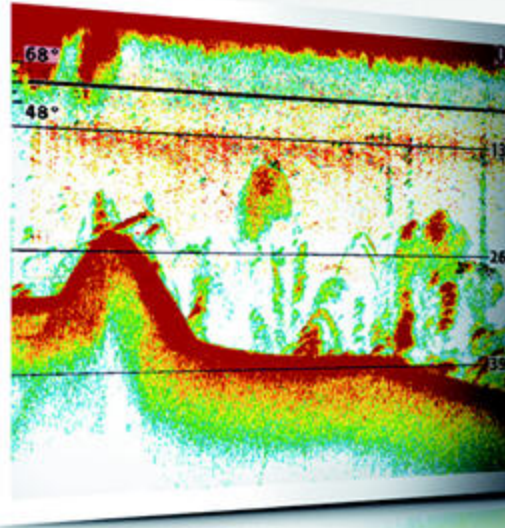

CHOOSE YOUR WEAPON.

New **SwitchFire™**

Humminbird Side Imaging®

New **Down Imaging™**

ARM YOURSELF WITH A FULLY LOADED HUMMINBIRD®

Take aim and land the big one with three powerful fish-finding technologies from Humminbird®. All-new Down Imaging™ joins Side Imaging® with amazing, picture-like images that show exactly what is going on below the surface. SwitchFire™ Sonar kicks our downlooking sonar up a notch, giving you the choice of two display modes for even more on-water versatility. Leave nothing to chance, and storm the seas with an arsenal of Humminbird technology.