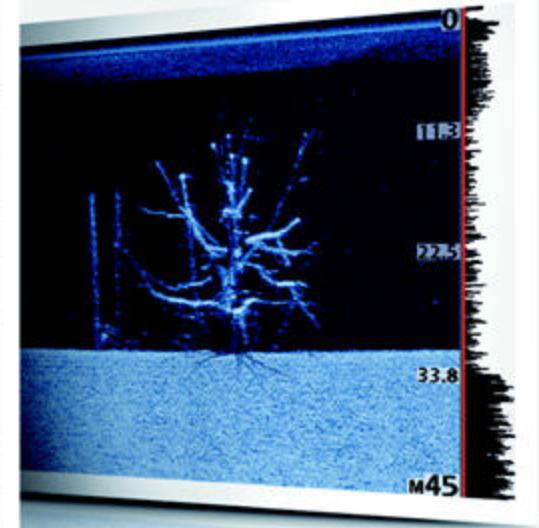

CHOOSE YOUR WEAPON.

New **SwitchFire™**

Humminbird Side Imaging®

New **Down Imaging™**

ARM YOURSELF WITH A FULLY LOADED HUMMINBIRD®

Take aim and land the big one with three powerful fish-finding technologies from Humminbird®. All-new Down Imaging™ joins Side Imaging® with amazing, picture-like images that show exactly what is going on below the surface. SwitchFire™ Sonar kicks our downlooking sonar up a notch, giving you the choice of two display modes for even more on-water versatility. Leave nothing to chance, and storm the seas with an arsenal of Humminbird technology.